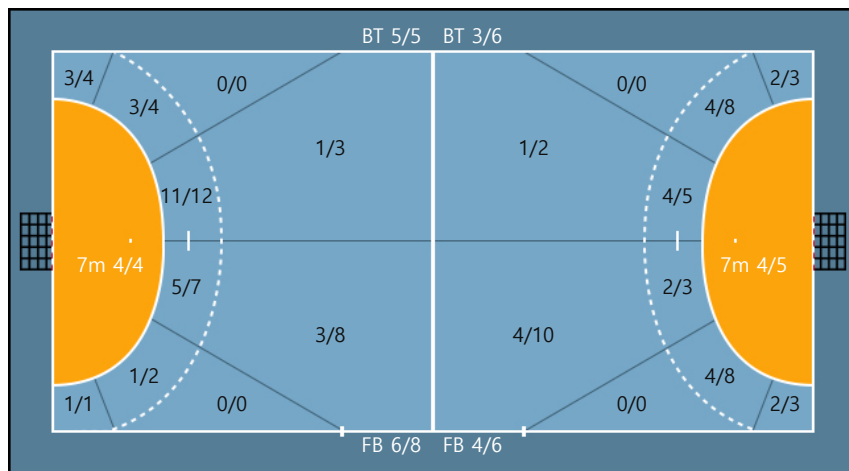

[제1회 SK 핸드볼 코리아리그 포스트시즌(일반부)]

Shot Distribution

2022. 03. 27 18:00 광주빛고을체육관

Referees : 박현진 / 김원정
Technical officer : 강태구 / 서근영
MVP : 88. 박조은(광주도시공사)

광주도시공사

32

16 : 12
16 : 15

27

SK슈가글라이더즈

광주도시공사

Players

Goals / Shots

1. 손민지		
0/0	0/0	0/0
0/0	0/0	0/0
0/0	0/0	0/0

2. 방민서		
0/0	0/0	0/0
0/0	0/0	0/0
0/0	0/0	0/0

9. 서아루		
0/0	0/0	0/0
0/0	0/0	1/1
0/1	2/2	1/1

10. 원선필		
0/0	0/0	0/0
0/0	0/0	0/1
2/2	0/0	1/1

11. 이슬기		
0/0	0/0	0/0
0/1	0/0	0/0
1/1	0/0	1/1

Blocked: 1

12. 우하림		
0/0	0/0	0/0
0/0	0/0	0/0
0/0	0/0	0/0

13. 정현희		
0/0	0/0	0/0
2/2	0/0	0/1
1/3	1/1	0/0

18. 한승미		
0/1	0/0	0/0
0/0	0/0	0/0
3/3	0/0	0/0

20. 김지혜		
0/0	0/0	0/0
0/0	0/0	0/0
0/0	0/0	0/0

22. 박세림		
0/0	0/0	0/0
0/0	0/0	0/0
0/0	0/0	0/0

Blocked: 2

23. 송혜수		
0/0	0/0	0/0
0/0	0/0	0/0
0/0	0/0	1/1

24. 강경민		
2/2	0/0	2/2
0/2	0/0	1/1
3/3	0/0	4/4

28. 박지영		
0/0	0/0	0/0
0/0	0/0	0/0
0/0	0/0	0/0

29. 김지현		
1/1	0/0	0/0
0/1	0/0	0/0
0/0	0/0	2/2

88. 박조은		
0/0	0/0	0/0
0/0	0/0	0/0
0/0	0/0	0/0

Missed: 1

Missed: 1 Post: 1

Team

Goals / Shots

Team		
3/4	0/0	2/2
2/6	0/0	2/4
10/13	3/3	10/10

Missed: 2 Post: 1 Blocked: 3

Offense

Defense

Goalkeepers

Goals / Shots

1. 손민지		
0/1	0/0	0/0
0/0	0/0	0/0
1/2	0/0	2/2

12. 우하림		
0/0	0/0	0/0
0/0	0/0	0/0
2/3	0/0	2/2

88. 박조은		
1/2	0/1	3/8
1/4	0/0	2/2
5/8	3/3	5/7

2Min	2 Minute Suspensions	AS	Assists	BS	Block Shots	BT	Breakthroughs	RB	Rebound
DR	Disqualification with report	RC	Red cards	FB	Fast Breaks	G/S	Goals/Shots	BD	Blocked
S/S	Saves/Shots	YC	Yellow cards	ST	Steals	TF	Technical Faults	%	Efficiency