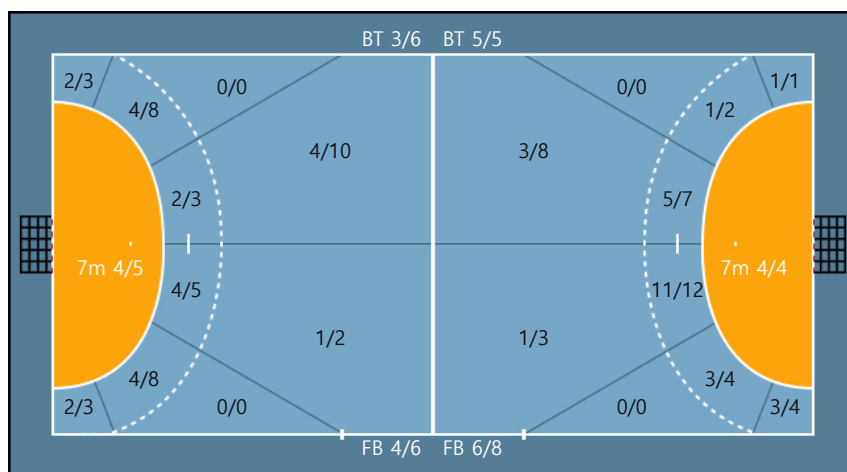

[제1회 SK 핸드볼 코리아리그 포스트시즌(일반부)]

Shot Distribution

2022. 03. 27 18:00 광주빛고을체육관

Referees : 박현진 / 김원정

Technical officer : 강태구 / 서근영

MVP : 88. 박조은(광주도시공사)

광주도시공사

32

16 : 12
16 : 15

27

SK슈가글라이더즈

SK슈가글라이더즈

Players

Goals / Shots

6. 최수지		
0/0	0/1	0/0
1/1	0/0	0/0
0/1	0/0	4/6

7. 김수정		
0/0	0/0	0/0
0/0	0/0	0/0
0/0	0/0	0/0

8. 이한솔		
0/0	0/0	0/0
0/0	0/0	0/0
0/0	0/0	0/0

9. 신다빈		
0/0	0/0	0/0
0/0	0/0	0/0
0/0	0/0	0/0

11. 연은영		
0/1	0/0	0/0
0/0	0/0	1/1
0/0	1/1	0/0

12. 이민지		
0/0	0/0	0/0
0/0	0/0	0/0
0/0	0/0	0/0

15. 최수민		
0/0	0/0	1/2
0/0	0/0	0/0
1/1	0/0	0/0

16. 김수연		
0/0	0/0	0/0
0/0	0/0	0/0
0/0	0/0	0/0

17. 이현주		
0/0	0/0	0/1
0/0	0/0	1/1
1/3	0/0	0/0

20. 김하경		
0/0	0/0	0/1
0/0	0/0	0/0
1/1	1/1	0/0

Blocked: 1

23. 김세영		
0/0	0/0	0/0
0/0	0/0	0/0
0/0	0/0	0/0

24. 권한나		
0/1	0/0	1/3
0/1	0/0	0/0
4/5	1/1	3/3

27. 박하얀		
0/0	0/0	0/0
0/0	0/0	0/0
0/0	0/0	0/0

29. 유소정		
1/1	0/0	1/1
0/2	0/0	0/0
1/2	0/0	2/2

36. 다니		
0/0	0/0	0/0
0/0	0/0	0/0
0/0	0/0	0/0

Post: 1 Blocked: 2

Post: 1

Team

Goals / Shots

Team		
1/3	0/1	3/8
1/4	0/0	2/2
8/13	3/3	9/11

Missed: 0 Post: 2 Blocked: 3

Offense

Defense

Goalkeepers

Goals / Shots

12. 이민지		
2/2	0/0	1/1
1/3	0/0	1/3
4/6	2/2	5/5

16. 김수연		
1/2	0/0	1/1
1/3	0/0	1/1
6/7	0/0	5/5

2Min	2 Minute Suspensions	AS	Assists	BS	Block Shots	BT	Breakthroughs	RB	Rebound
DR	Disqualification with report	RC	Red cards	FB	Fast Breaks	G/S	Goals/Shots	BD	Blocked
S/S	Saves/Shots	YC	Yellow cards	ST	Steals	TF	Technical Faults	%	Efficiency