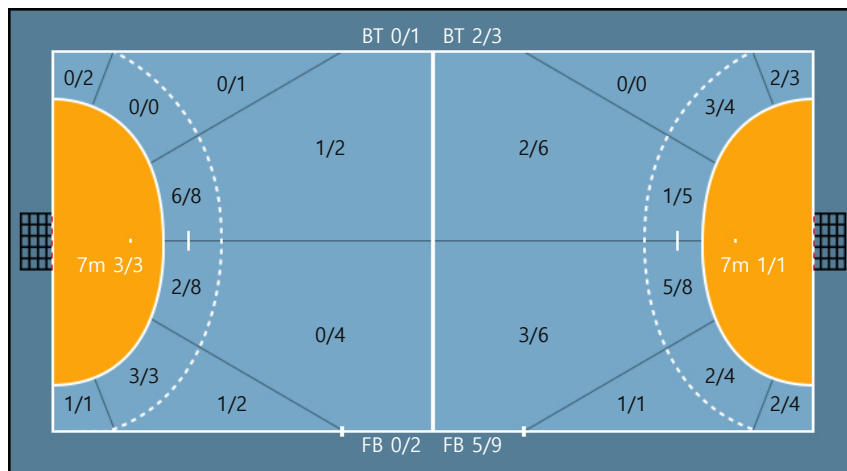

Blocked: 1
 Blocked: 2
 Missed: 2 Post: 1

Team

Goals / Shots

Team		
3/4	1/2	3/5
0/3	0/0	1/5
6/8	2/2	1/2

Missed: 2 Post: 1 Blocked: 3

Offense

Defense

Goalkeepers