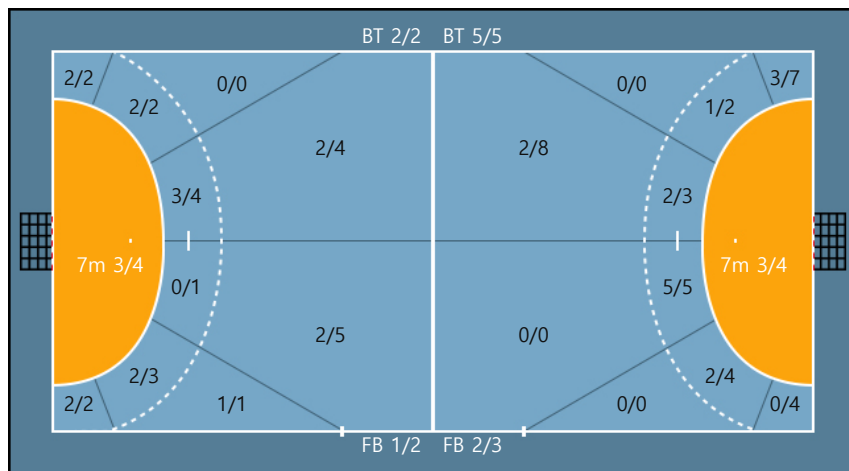

[제1회 전국종별핸드볼선수권대회(중등부)]

Shot Distribution

2022. 05. 01 10:00 원광대학교체육관

Referees : 김원정 / 이은하
Technical officer : 오용기 / 주삼자
MVP : -

일신여자중학교

18

9 : 7
9 : 12

19

인화여자중학교

인화여자중학교

Players

Goals / Shots

5. 방우솔		
1/1	0/0	0/0
0/0	0/0	0/0
1/1	0/0	0/0

7. 이연주		
0/0	0/0	0/0
0/0	0/0	0/0
2/2	0/0	0/0

9. 김지민		
0/0	0/0	2/2
0/0	0/0	0/0
0/0	0/0	3/3

10. 이보리		
0/0	0/0	0/0
0/0	0/0	0/0
0/0	0/0	0/0

11. 이수아		
0/0	0/0	0/0
0/0	0/0	1/1
1/1	0/0	0/0

Missed: 1

Post: 2

12. 김가현		
0/0	0/0	0/0
0/0	0/0	0/0
0/0	0/0	0/0

15. 신예원		
0/0	0/0	0/0
0/0	0/0	0/0
0/0	0/0	0/0

16. 한효경		
0/0	0/0	0/0
0/0	0/0	0/0
0/0	0/0	0/0

23. 조민진		
0/0	1/1	2/2
0/0	0/0	0/0
1/1	0/0	0/0

24. 이주은		
1/1	0/0	1/1
1/1	0/0	0/1
0/0	0/0	1/1

Missed: 1 Blocked: 1

Missed: 4

28. 박수아		
0/0	0/0	0/0
0/0	0/0	0/0
0/0	0/0	0/0

Team

Goals / Shots

Team		
2/2	1/1	5/5
1/1	0/0	1/2
5/5	0/0	4/4

Missed: 6 Post: 2 Blocked: 1

Offense

Defense

Goalkeepers

Goals / Shots

16. 한효경		
5/6	0/0	2/5
2/5	0/0	1/2
3/8	0/0	5/9

2Min	2 Minute Suspensions	AS	Assists	BS	Block Shots	BT	Breakthroughs	RB	Rebound
DR	Disqualification with report	RC	Red cards	FB	Fast Breaks	G/S	Goals/Shots	BD	Blocked
S/S	Saves/Shots	YC	Yellow cards	ST	Steals	TF	Technical Faults	%	Efficiency