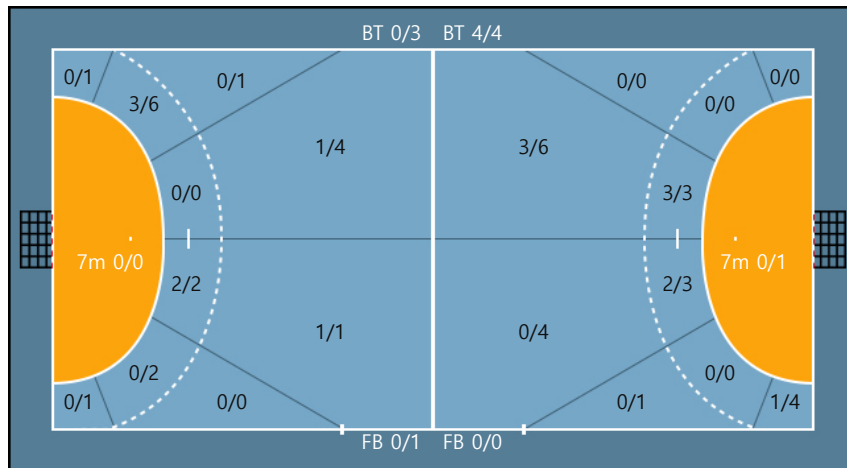

Goals / Shots

Team		
1/1	2/3	0/1
0/1	0/4	0/0
2/2	2/3	0/0

Missed: 3 Post: 0 Blocked: 0

**Offense**

**Defense**

Goalkeepers

Goals / Shots

18. 김명수		
2/3	0/1	1/1
2/2	0/3	1/1
3/3	0/0	0/0