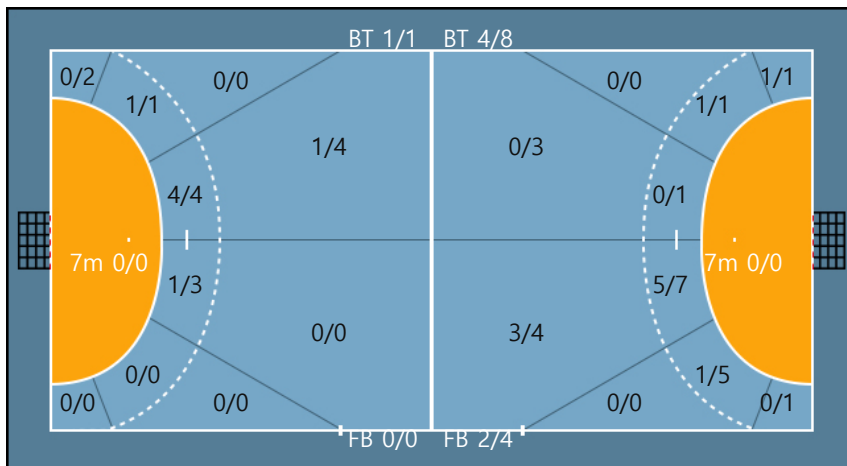

Missed: 1

Post: 1

Missed: 1

94. 채주원		
0/0	0/0	0/0
0/0	0/0	0/0
0/0	0/0	0/0

**Team**

**Goals / Shots**

Team		
0/0	0/1	1/2
0/1	0/1	0/0
2/2	0/0	4/4

Missed: 2 Post: 1  
 Blocked: 0

**Offense**

**Defense**

**Goalkeepers**

**Goals / Shots**

94. 채주원		
1/1	1/3	0/1
1/1	0/0	0/1
4/5	2/3	2/3

2Min	2 Minute Suspensions	AS	Assists	BS	Block Shots	BT	Breakthroughs	RB	Rebound
DR	Disqualification with report	RC	Red cards	FB	Fast Breaks	G/S	Goals/Shots	BD	Blocked
S/S	Saves/Shots	YC	Yellow cards	ST	Steals	TF	Technical Faults	%	Efficiency